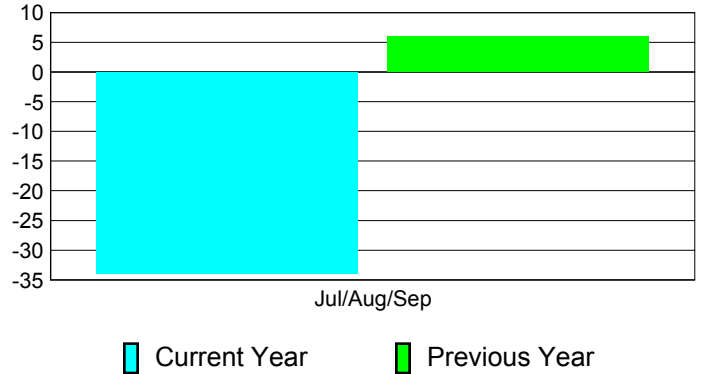

**Membership Results
2012-2013**

**Membership
2011-2012**

Month	Net Memb Goal	Actual New Memb	Actual Dropped Memb	Gain/Loss of Memb	Gain/Loss of Memb
Jul/Aug/Sep	20	27	-61	-34	6
Totals	20	27	-61	-34	6

Membership Results 2012-2013

Goal, New, Dropped, Gain/Loss

Comparison of Membership Gain/Loss

Current Year Compared to the Previous Year

Gender Comparison 2012-2013

Male Female