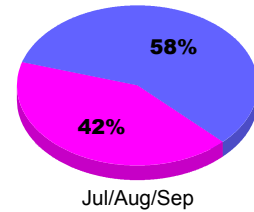

**Membership Results
2012-2013**

**Membership
2011-2012**

Month	Net Memb Goal	Actual New Memb	Actual Dropped Memb	Gain/Loss of Memb	Gain/Loss of Memb
Jul/Aug/Sep	20	27	-61	-34	6
Totals	20	27	-61	-34	6

Membership Results 2012-2013

Goal, New, Dropped, Gain/Loss

Comparison of Membership Gain/Loss

Current Year Compared to the Previous Year

Gender Comparison 2012-2013

Male Female