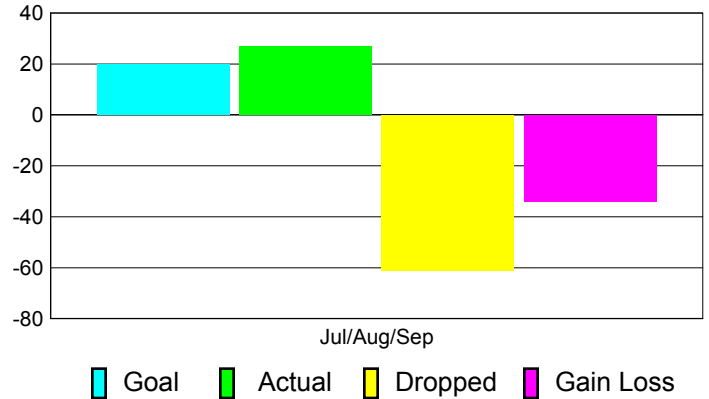

Membership Results 2012-2013

Goal, New, Dropped, Gain/Loss